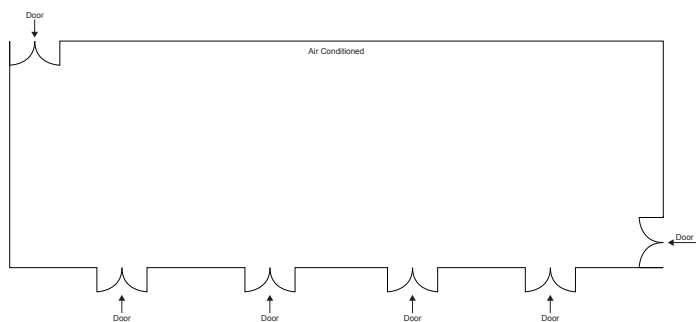

RHINO CONFERENCE ROOM INFORMATION SHEET

FLOOR PLAN

CONFERENCE AIDS AND FACILITIES

- Wall screen
- Lectern
- Public address system
- Flipcharts
- Whiteboards
- Data and video projector
- Lapel and Roving Microphone system
- Speaker phone
- Dance Floor
- Stage
- Foyer (14m x 5.9m) available for breakaway sessions and refreshments
- Wheelchair friendly

	Metres (LxWxH)	Square Metres	Ceiling Height
RHINO ROOM	18 x 6 x 3.9	108	At wall:3.9 At centre:3.9

	Cinema	School Room	Dinner	U-Shape	Cocktail Reception Standing	Buffet	Boardroom
RHINO ROOM	150	80	40	40	40	40	30